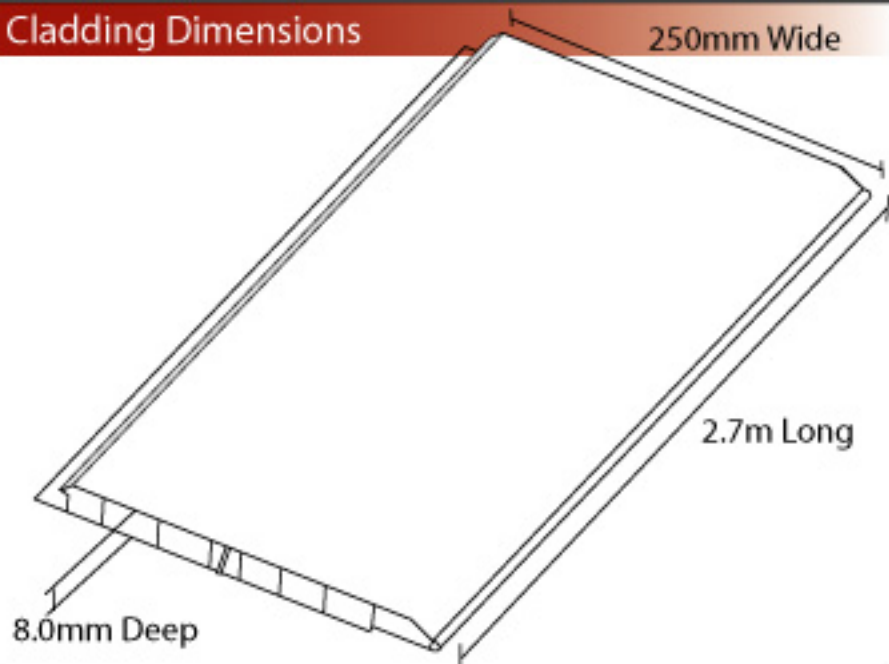

Cladding Dimensions

Easy fit Installation

1 Length Covers 0.675 square metres

1 Pack (10 Lengths) covers 6.75 square metres