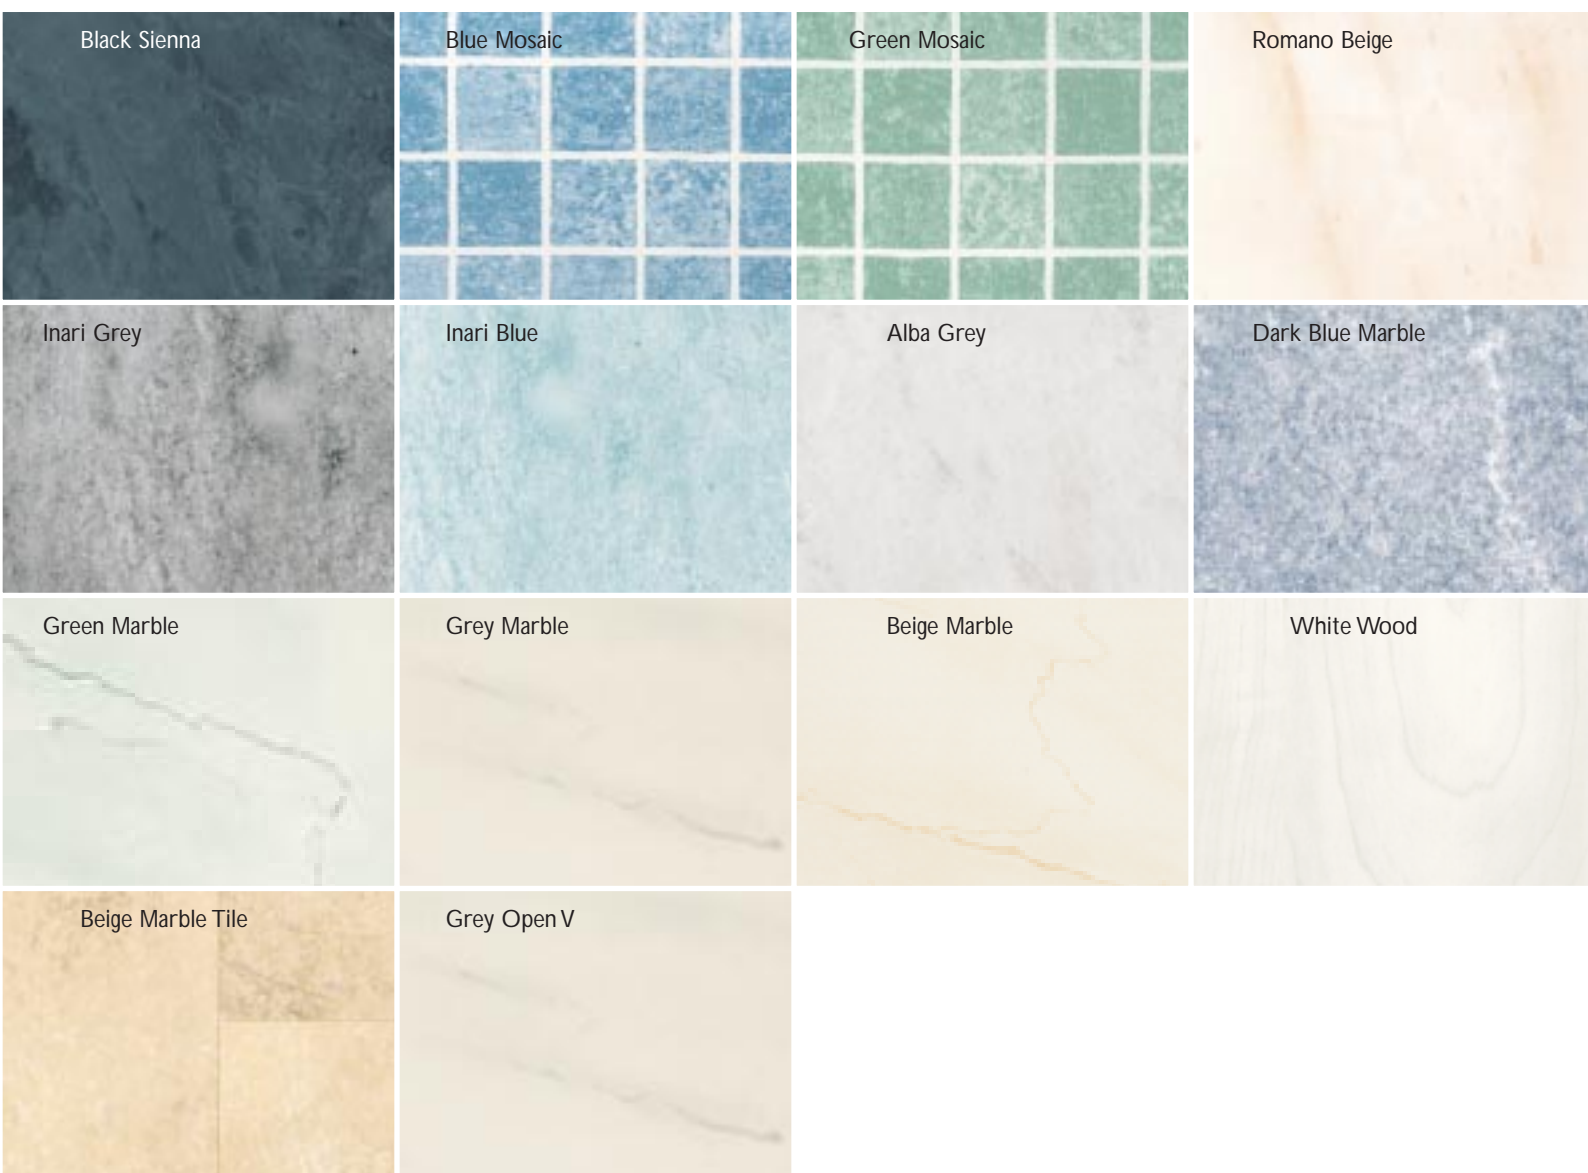

Marbrex can be fitted behind a gas hob if protected by a heat resistant glass plate.

- A:** Green Mosaic
- B:** Dark Blue Marble

practical living

a new way to decorate

Marbrex™

Marbrex is a great alternative to conventional paint and wallpaper. It is perfect in playrooms, bright in bedrooms and there's bound to be a pattern that's just right for the cloakroom, the wc and any utility area.

A	C
B	

- A: Romano Beige
- B: Alba Grey
- C: Beige Marble Tile

Swish®
BUILDING PRODUCTS

*things are
looking up
ceilings that top off the room*

Marbrex is not just for walls. Any of the patterns and colours can be used on the ceiling. Darker colours draw the ceiling down while the lighter tones give a feeling of space and light.

A	B
	C

- A: Satin White
- B: Gloss White
- C: Grey Open V

colour palette

Marbrex™

a style and design to suit every room

WALL PANELS - 250mm

Code	Description	Width/Length (mm)	Panel Style/fit
DC26314	Black Sienna *	250 x 2600	Flat/Flush
DC26073	Blue Mosaic *	250 x 2600	Flat/Flush
DC26296	Green Mosaic *	250 x 2600	Flat/Flush
DC26274	Romano Beige *	250 x 2600	Flat/Flush
DC26085	Inari Grey *	250 x 2600	Flat/Flush
DC26087	Inari Blue *	250 x 2600	Flat/Flush
DC26083	Alba Grey *	250 x 2600	Flat/Flush
DC20145	Dark Blue Marble	250 x 2700	Flat/Close V
DC91130	Green Marble	250 x 2700	Flat/Close V
DC20153	Grey Marble	250 x 2700	Flat/Close V
DC20164	Beige Marble	250 x 2700	Flat/Close V
DC260L6	White Wood	250 x 2600	2 Plank/Close V

* These profiles will accept Gold and Silver decorative strips. Do not use Decorative Strips in shower enclosures.

Every effort has been made to accurately reproduce Marbrex colours in this brochure, but due to print limitations, the colours shown may not exactly match panel colours.